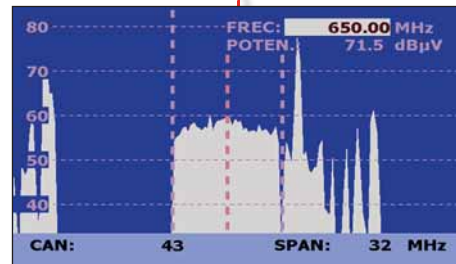

TS-ASI (Input / Output)

TS-ASI connectivity makes it easy to monitor and analyse transport streams coming from other equipment or to transfer the received transport stream to other equipment

Encrypted Services

Decode and visualise encrypted channels through the CAM interface

HDTV decoder and information

Spectrum analyser

Measurement screen

Constellation diagram

 PROMAX

DVB
Digital Video
Broadcasting

HD