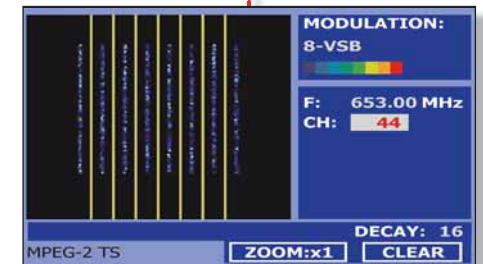

TS-ASI (Input / Output)

TS-ASI connectivity makes it easy to monitor and analyse transport streams coming from other equipment or to transfer the received transport stream to other equipment

Encrypted Services

Decode and visualise encrypted channels through the CAM interface

HDTV decoder and information

Spectrum analyser

Measurement screen

Constellation diagram

 PROMAX

DVB
Digital Video
Broadcasting

HD

MPEG-4
HDTV

ASI-TS
IN&OUT

LINK
MARGIN

HD

1 	2 	3 	4 	5 	 D A
6 	7 ABC	8 DEF	9 GHI	0 JKL	
 MNO	DiSEqC PQRS	 TUV	 WXYZ	 +*-	

- EXT VIDEO ●
- DRAIN ●
- CHARGER ●
- SENSOR ●

US TV EXPLORER **HD**

DVB
Digital Video
Broadcasting