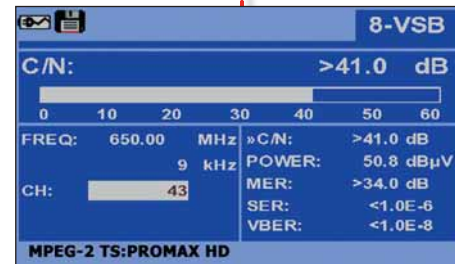

Measurement screen